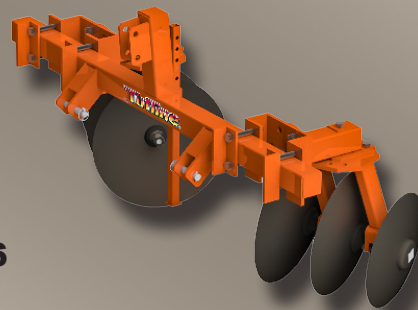

### RD SERIES

- Designed for 15 to 50 HP tractors
- 3" Square tool bar
- 1 1/8" Square gang axle
- Sealed ball bearing
- Adjustable gang centers
- Category 1 Hitch
- Quick Hitch compatible

RD SERIES		
Model #	ROW	Weight
RD42018	1	204#
RD121820	3	857#
RD122022	3	905#

### REVERSIBLE 6-BLADE MODELS

#### LRRD6 SERIES

- Designed for 25 to 50 HP tractors
- 3" Square x 84" tool bar
- 2 - Three blade gangs
- Notched disc blades optional
- Adjustable gang centers
- Gang reversible for pulling beds down
- Quick Hitch

#### MRRD6 & HRRD6 SERIES

- Designed for 40 to 75 HP tractors
- 4 Square x 84" tool bar on MRRD6 & HRRD6
- 2 - Three blade gangs
- Notched disc blades optional
- Adjustable gang centers
- Gang reversible for pulling beds down
- Quick Hitch